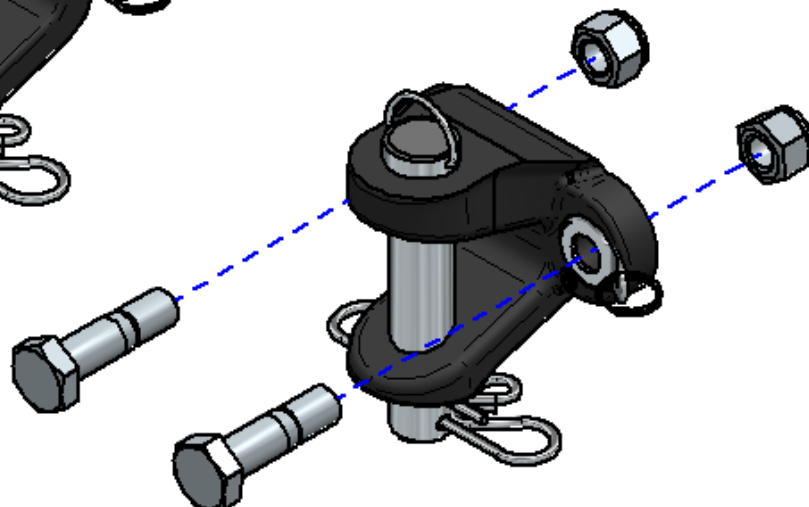

## PBJ-M16

Item	Qty	Description	Item	Qty	Description
A	2	M16 x 55 Bolts (8.8)			
B	2	M16 Nyloc Nuts			

**Notes:**

1. For Torque settings see general notes overleaf.
2. Nose load limits and vehicle manufacturer's trailer / caravan weight limits must be observed.